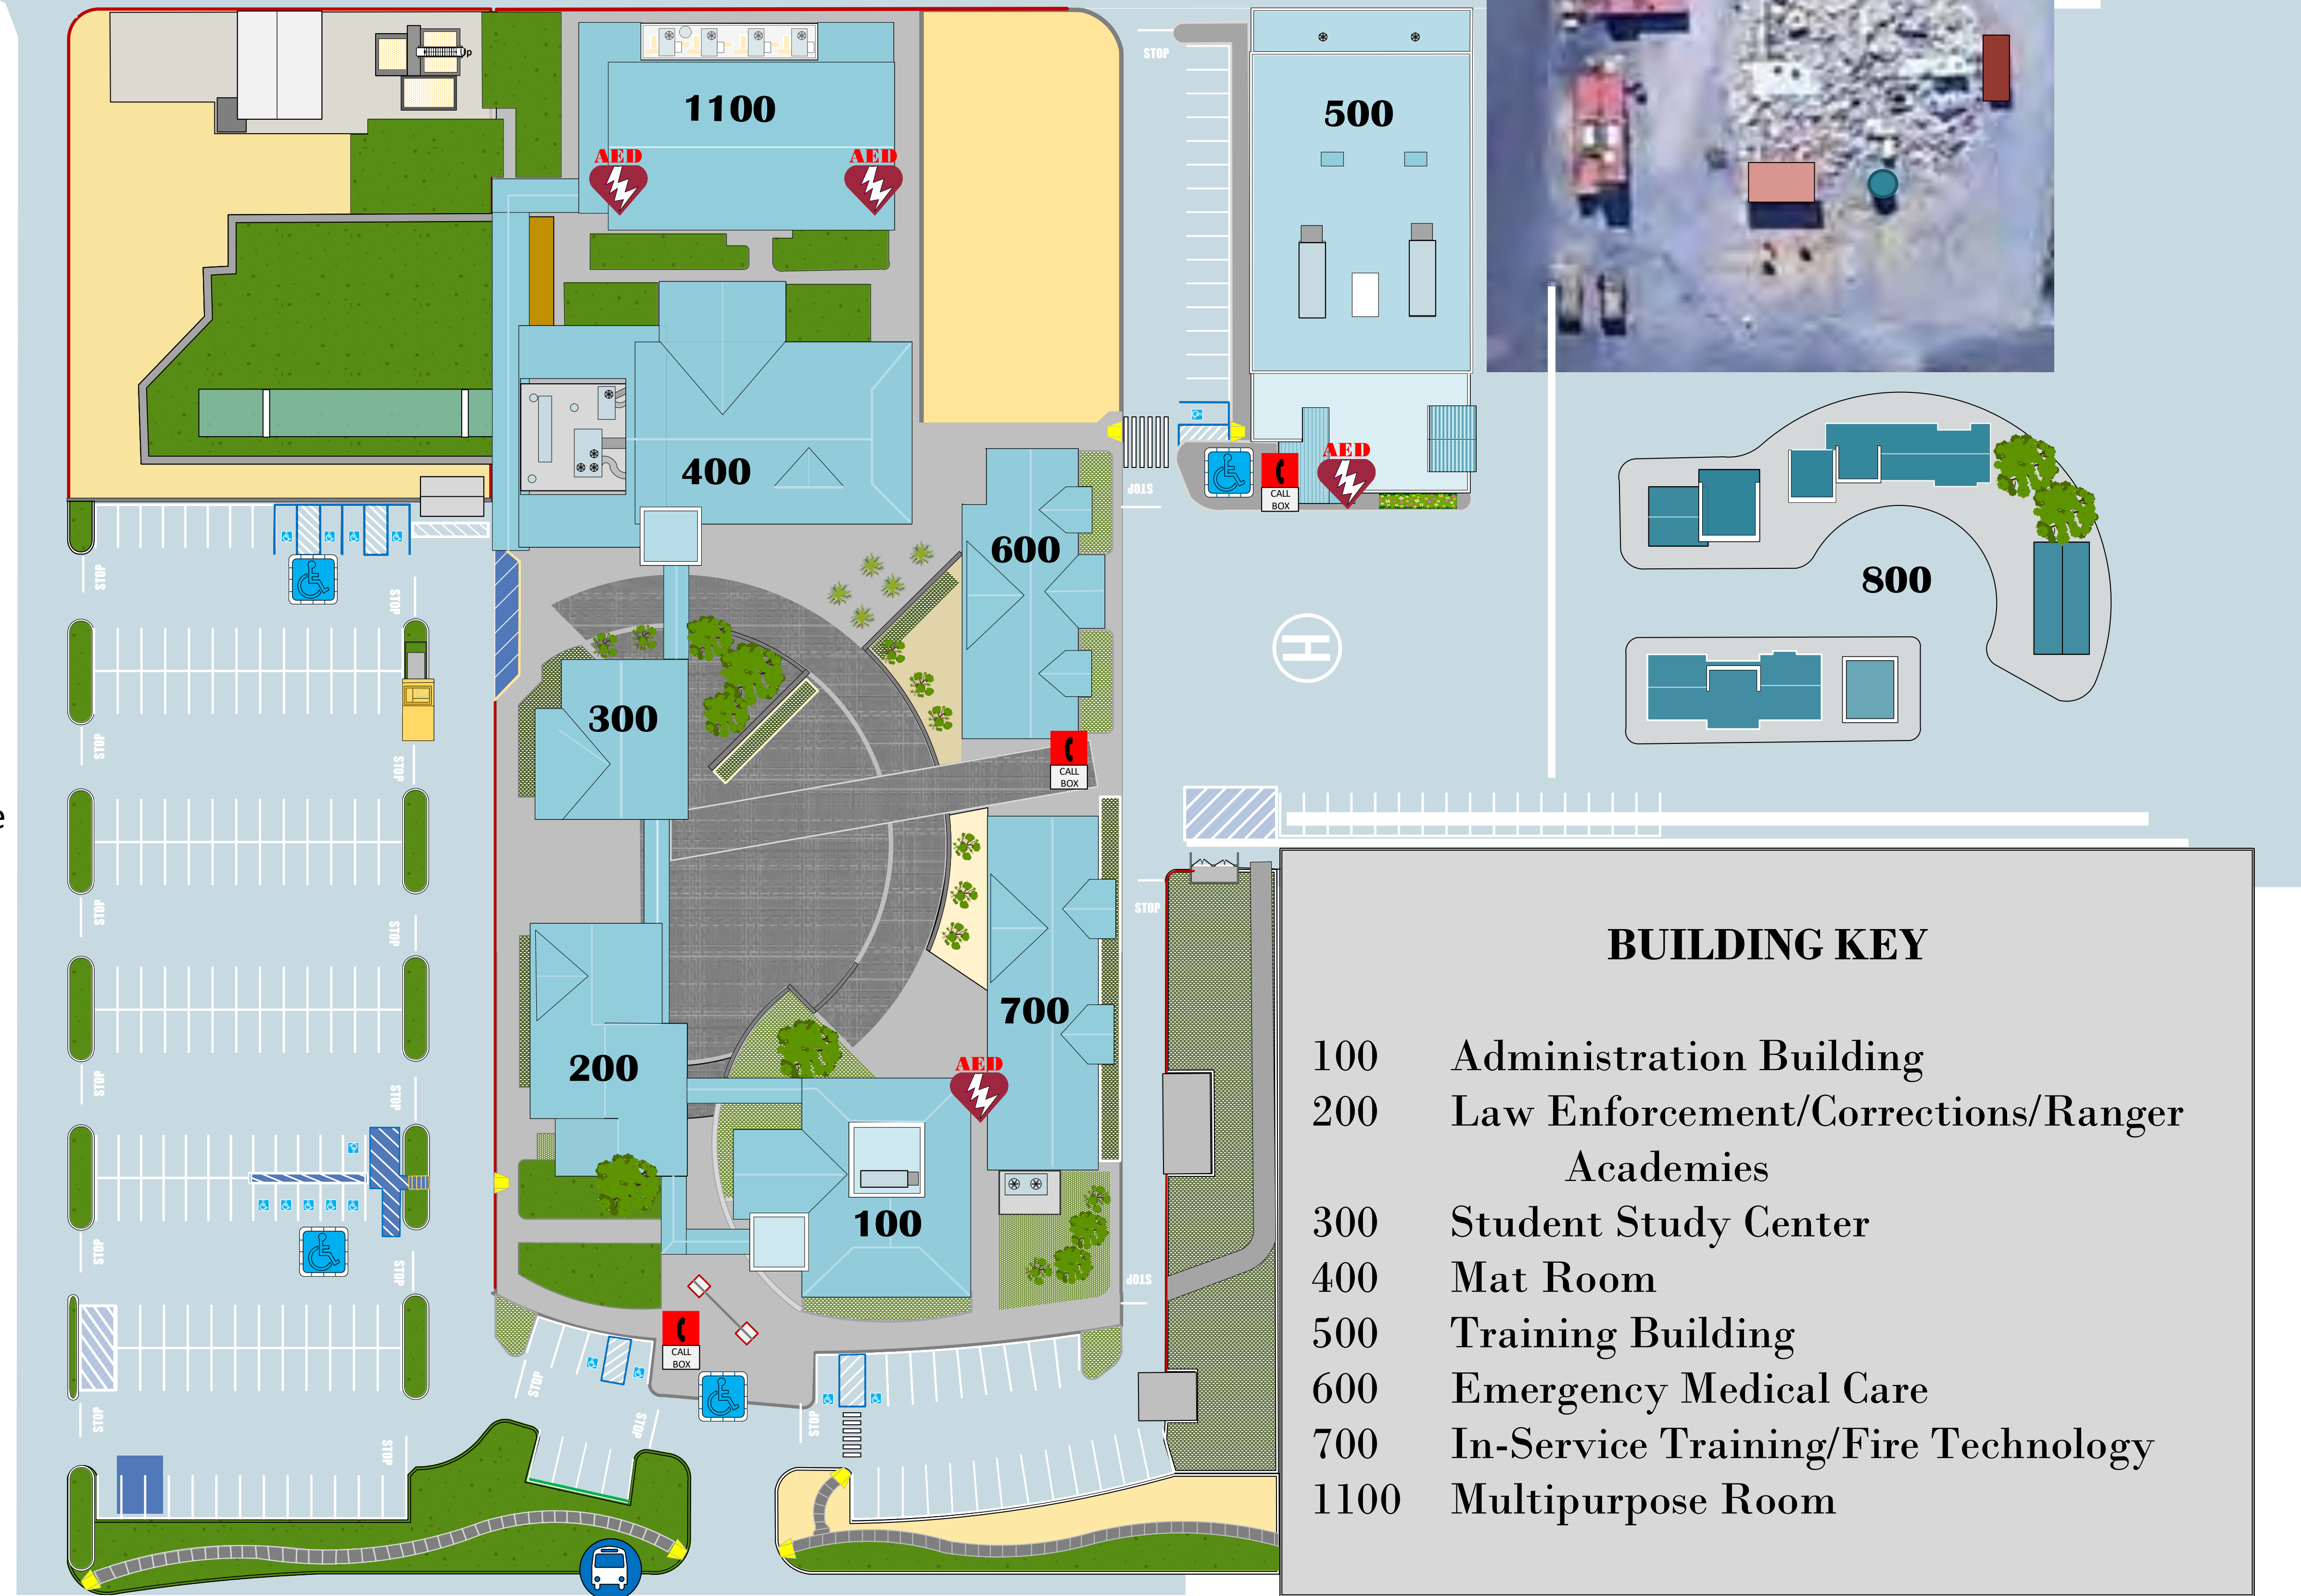

SRJC PUBLIC SAFETY TRAINING CENTER

-  Parking Permit Machine
-  Accessible Parking
-  External Defibrillator
-  Emergency Call Box
-  CITY BUS STOP

BUILDING KEY

- 100 Administration Building
- 200 Law Enforcement/Corrections/Ranger Academies
- 300 Student Study Center
- 400 Mat Room
- 500 Training Building
- 600 Emergency Medical Care
- 700 In-Service Training/Fire Technology
- 1100 Multipurpose Room